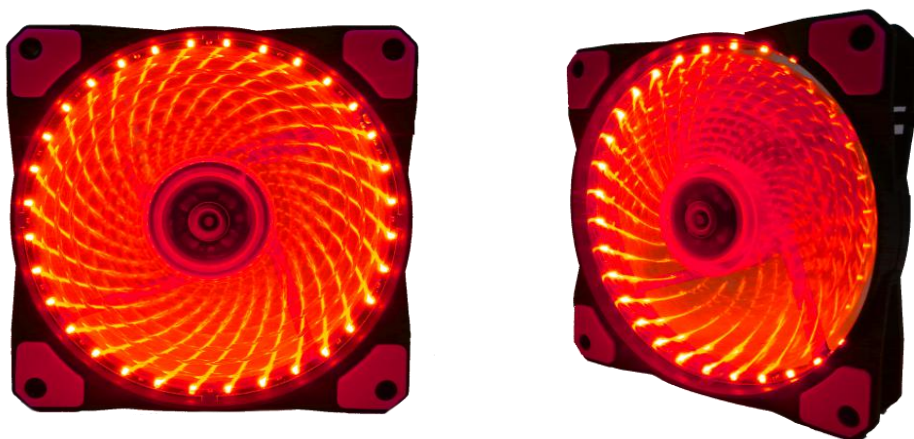

BRAND	<b>GAMMEC</b>
CATEGORY	<b>FANS</b>
CODE	<b>FG32RE</b>
GTIN	8058772931611
TITLE	<b>FAN GAMMEC 12CM 32LED LUCE ROSSA</b>
IMAGES	

#### DESCRIPTION

The Gammecc FG32RE is a 12cm fan of new generation, with 32 LEDs (instead of 4) and with anti-vibration mounts. The LEDs emit red light and the same color are also the red transparent blades and the anti-vibration supports. The blades are 9 (rather than the classic 7) and have 3D relief for a better performance and aesthetics. Two attachments are also available: MOLEX 4-pin small 3-pin connection. The fan is supplied in retail packaging and is also available in other colors.

COLOR	Transparent red
LED	32 red light LEDs
NUMBER OF BLADES	9
CONNECTOR	MOLEX 4-pin + small 3Pin
ANTI-VIBRATION	Red rubber supports